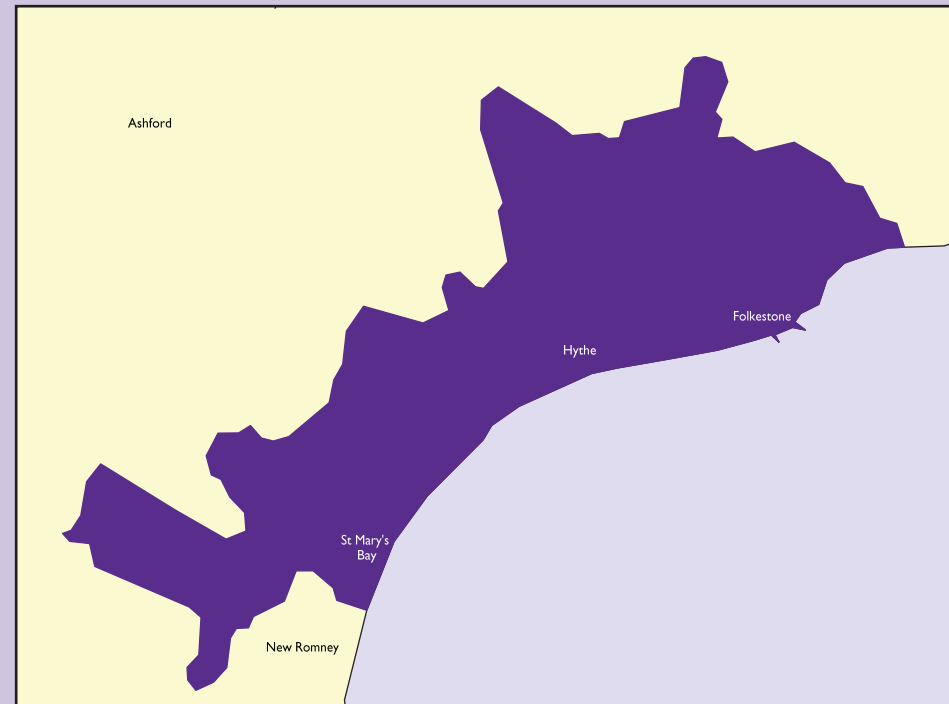

Folkestone & Hythe Express

Folkestone & Hythe Express is the newest addition to KM Media Group's family of newspapers.

Launched in late 2013, editions are published weekly for Folkestone and Hythe.

Weekly circulation - 1,717 Publisher's statement

Official weekly readership - 4,808 Publisher's statement