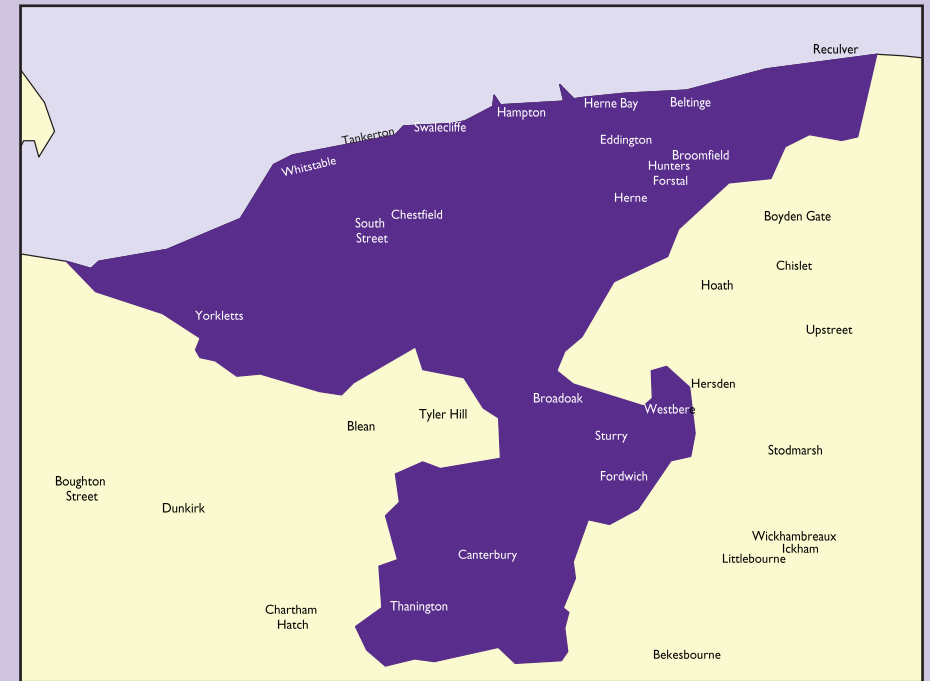

NEWSPAPER MEDIA PACK

Kent Messenger (Series)

Launched in 1859, the Kent Messenger (Series) is KM Media Group's flagship title.

The most read newspaper in Kent, with 80,432 readers each week.

Editions serve Maidstone, Malling, Weald, Medway and the county as a whole.

Official weekly readership - 29,730 JICREG (Oct 2018)

News you can trust

East Kent Mercury (Series)

Launched in 1865, East Kent Mercury Series reaches over 20,700 readers in Dover, Deal, Sandwich and neighbouring villages.

Weekly circulation - 3,898 Publisher's statement

Official weekly readership - 13,194 JICREG (Oct 2018)

News you can trust

Sheerness Times Guardian

With a history that stretches back to 1858, Sheerness Times Guardian has been a part of the KM Media Group portfolio since 1987.

News you can trust

Canterbury Extra

Freely distributed throughout Canterbury, Whitstable and Herne Bay. It is also available at selected pick-up points.

The Canterbury Extra reaches over 16,500 readers a week.