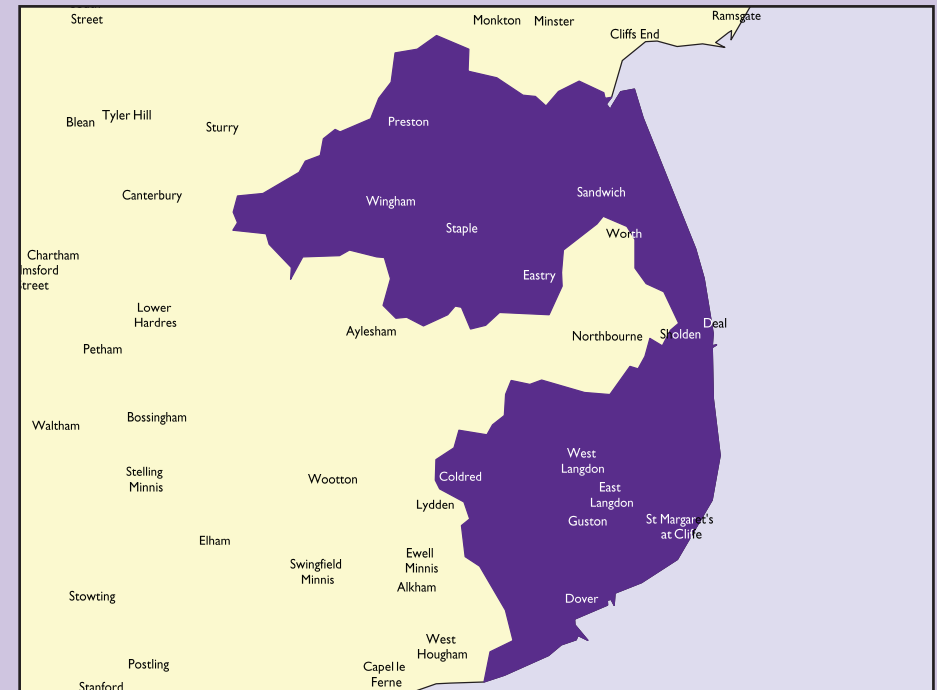

East Kent Mercury (Series)

Launched in 1865, East Kent Mercury Series reaches over 20,700 readers in Dover, Deal, Sandwich and neighbouring villages.

East Kent Mercury is actively-purchased so readers are, potentially, more likely to read it in detail and keep it for longer.

Weekly circulation - 6,998 Publisher's statement

Official weekly readership - 20,754 JICREG (Oct 2018)

News you can trust