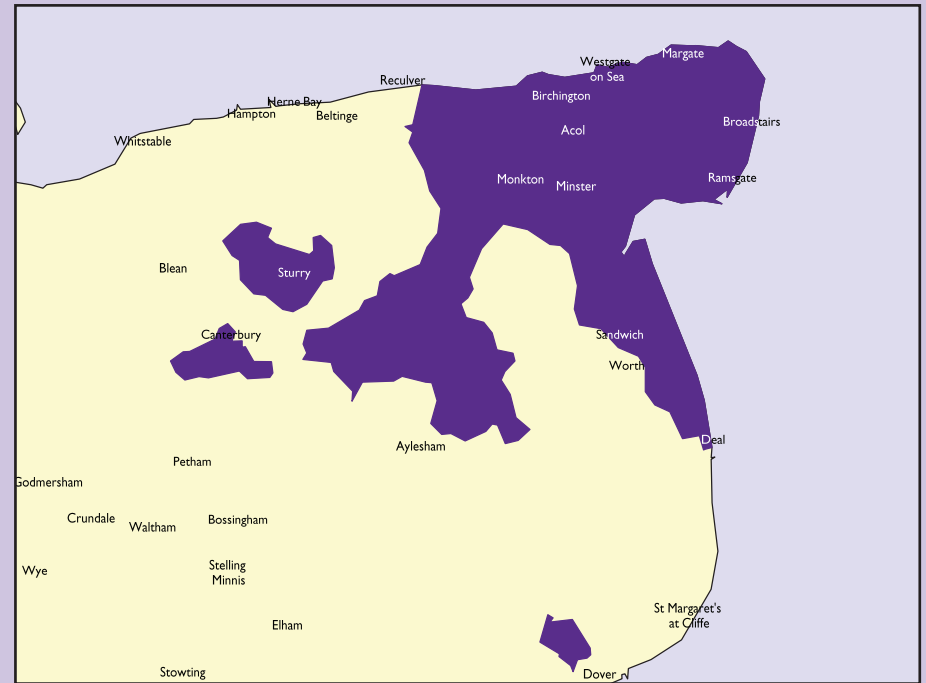

Thanet Extra

Launched in 1981, the Thanet Extra is the most well established of KM Media Group's Extra titles. Freely distributed to letterboxes throughout Thanet and available to pick up at select locations.

Reaching nearly 42,000 readers a week.

Weekly circulation - 38,592 Publisher's statement

Official weekly readership - 41,835 JICREG (Oct 2018)

News you can trust

Leaflet insertion available contact KM Direct:
01634 227865 / kmd@thekmgroup.co.uk