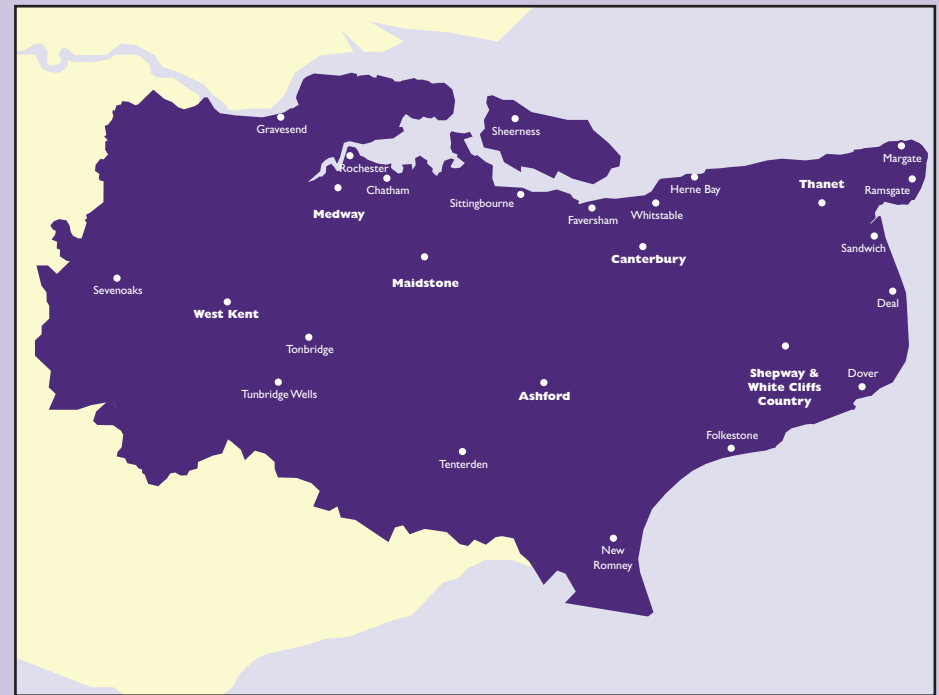

NEWSPAPER MEDIA PACK

Kent Messenger (Series)

Launched in 1859, the Kent Messenger (Series) is KM Media Group's flagship title.

The most read newspaper in Kent, with 80,432 readers each week.

Editions serve Maidstone, Malling, Weald, Medway and the county as a whole.

News you can trust

Kentish Express (Series)

The Kentish Express series is the only 100% paid-for title serving Ashford and surrounding areas.

Editions are published for Ashford & District, Romney Marsh and Tenterden.

Official weekly readership - 29,730 JICREG (Oct 2018)

News you can trust

East Kent Mercury (Series)

Launched in 1865, East Kent Mercury Series reaches over 20,700 readers in Dover, Deal, Sandwich and neighbouring villages.

News you can trust

Canterbury Extra

Freely distributed throughout Canterbury, Whitstable and Herne Bay. It is also available at selected pick-up points.

The Canterbury Extra reaches over 16,500 readers a week.