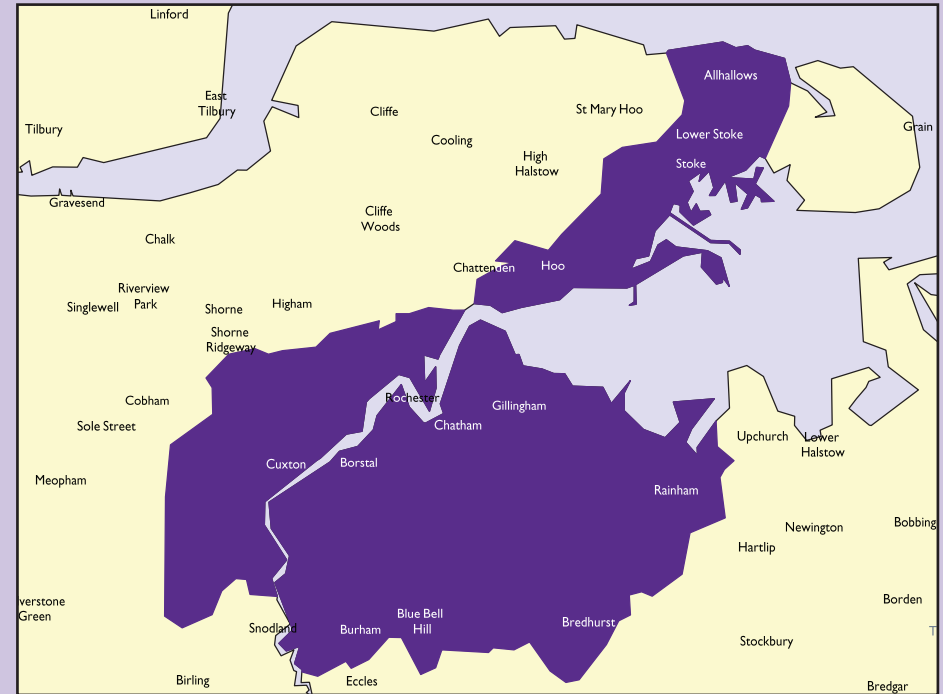

Medway Messenger (Monday)

Published every Monday as a companion to Thursday's Medway edition of the Kent Messenger.

Medway Messenger is actively-purchased so readers are, potentially, more likely to read it in detail and keep it for longer.

Weekly circulation - 3,680 Publisher's statement

Official weekly readership - 18,643 JICREG (Oct 2018)

News you can trust