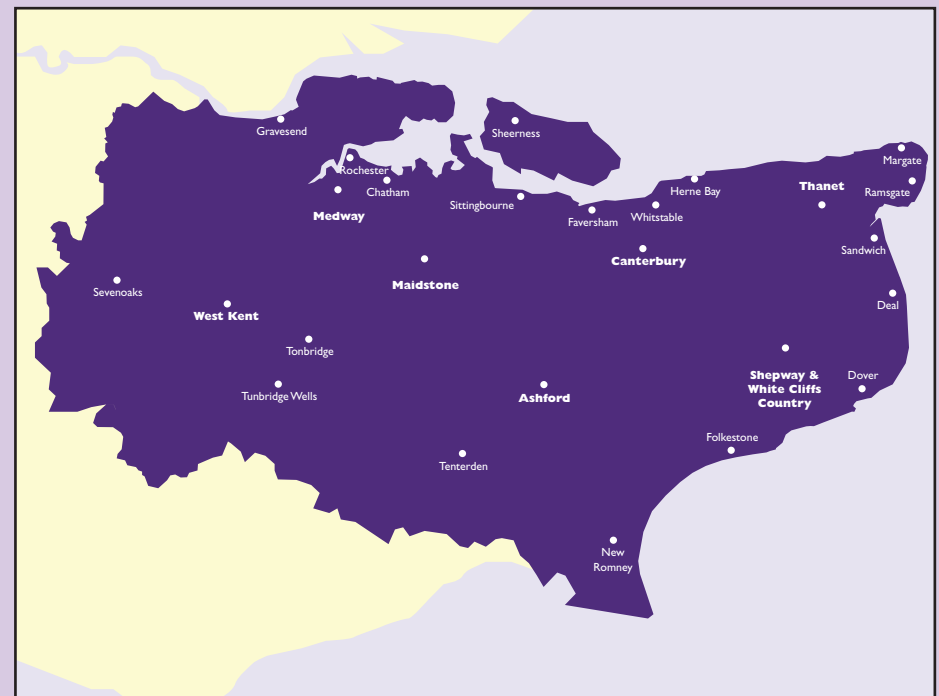

# Kent Messenger (Series)

Launched in 1859, the Kent Messenger (Series) is KM Media Group's flagship title.

The most read newspaper in Kent, with 80,432 readers each week.

Editions serve Maidstone, Malling, Weald, Medway and the county as a whole.

# Kentish Express (Series)

The Kentish Express series is the only 100% paid-for title serving Ashford and surrounding areas.

Editions are published for Ashford & District, Romney Marsh and Tenterden.

Official weekly circulation - 7,951 ABC (Jan - Dec 2017)

# East Kent Mercury (Series)

Launched in 1865, East Kent Mercury Series reaches over 20,700 readers in Dover, Deal, Sandwich and neighbouring villages.

East Kent Mercury is actively-purchased so readers are, potentially, more likely to read it in detail and keep it for longer.