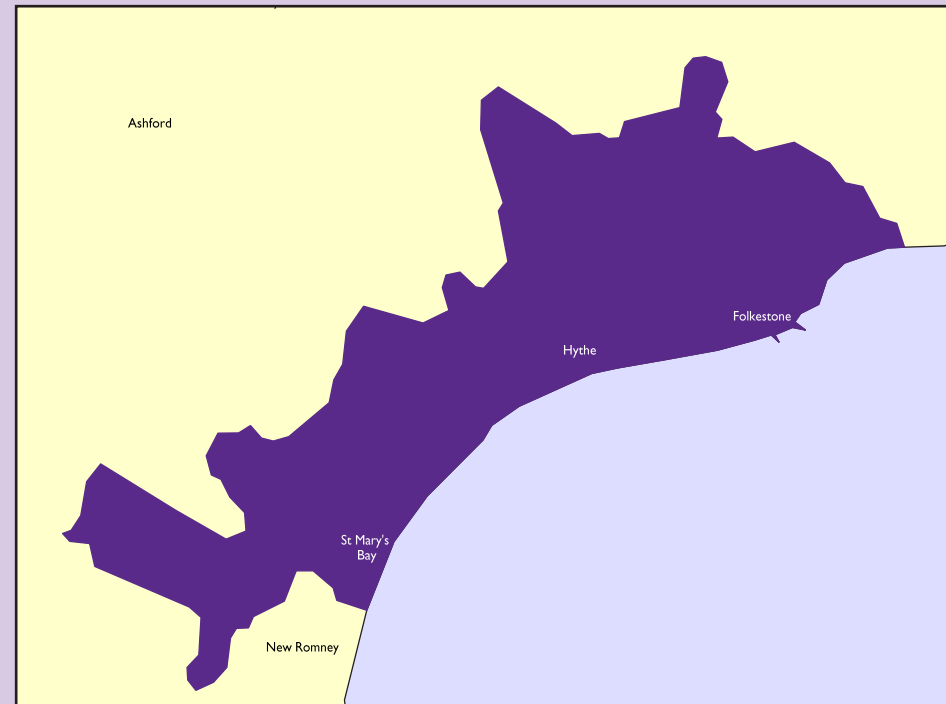

Folkestone & Hythe Express

Folkestone & Hythe Express is the newest addition to KM Media Group's family of newspapers.

Launched in late 2013, editions are published weekly for Folkestone and Hythe.

Official weekly circulation - 1,717 ABC (Jan - Dec 2017)

Official weekly readership - 4,808 Publisher's statement