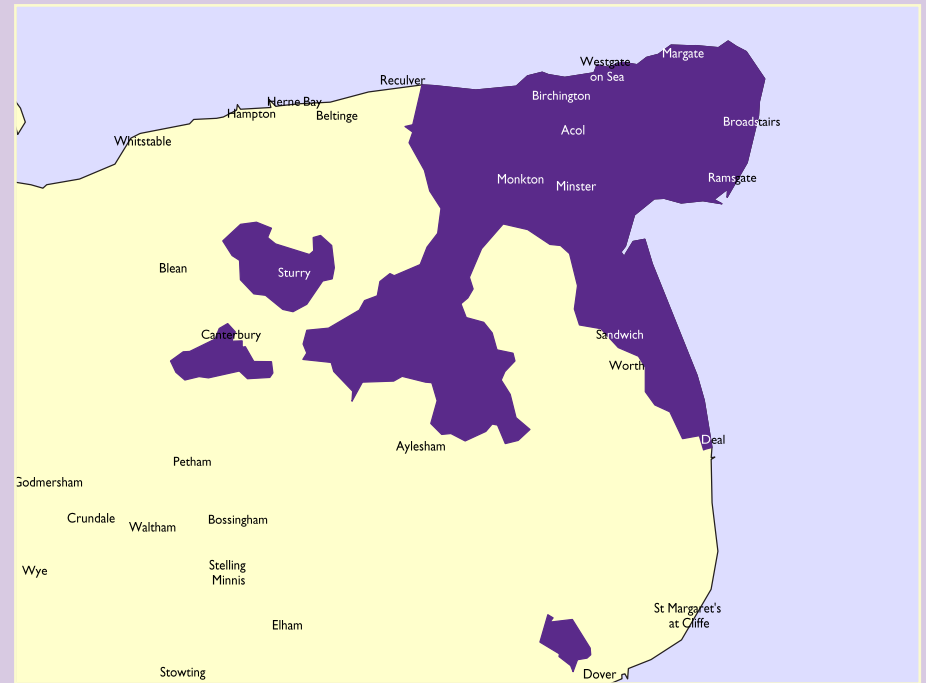

Thanet Extra

Launched in 1981, the Thanet Extra is the most well established of KM Media Group's Extra titles. Freely distributed to letterboxes throughout Thanet and available to pick up at select locations.

Reaching nearly 42,000 readers a week.

Official weekly circulation - 38,592 ABC (Jul - Dec 2017)

Official weekly readership - 41,835 JICREG (Oct 2018)

News you can trust

Leaflet insertion available contact KM Direct:
01634 227865 / kmd@thekmgroup.co.uk