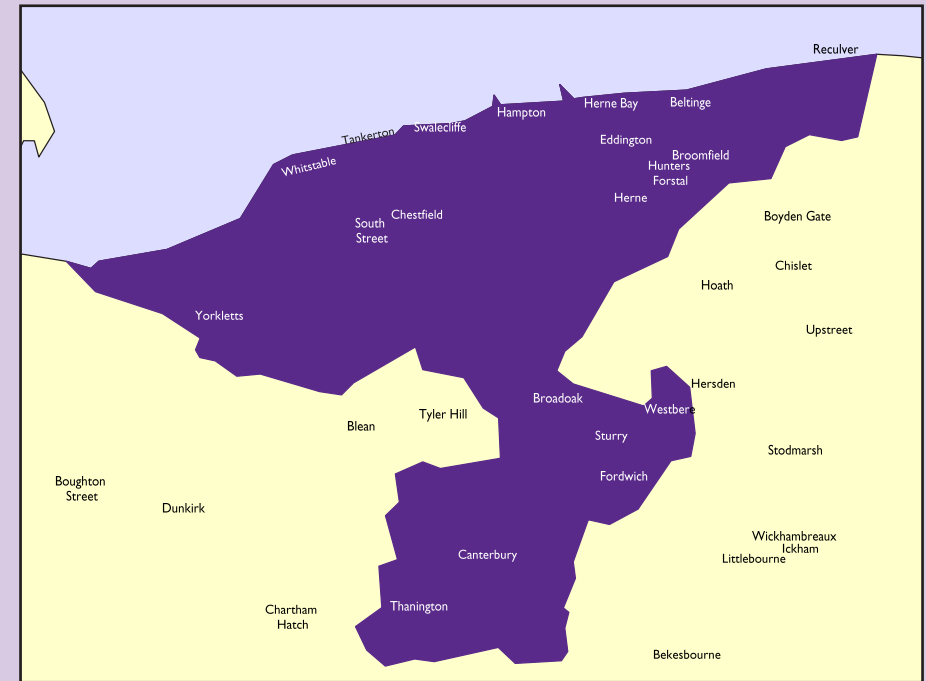

Canterbury Extra

Freely distributed throughout Canterbury, Whitstable and Herne Bay. It is also available at selected pick-up points.

The Canterbury Extra reaches over 16,500 readers a week.

When thinking property, think County!
County Estate Agents is a long established independent estate, letting and mortgage agent covering all aspects and adjoining areas. The firm's extensive knowledge of the local property market, its people and its community. Whether buying or selling a residential or commercial property, letting or letting on long term management contracts, you can rely on our focused, professional staff for help and advice.

ESTATE AGENTS
• Valuers and auctioneers
• Block management
• Letting management
• Surveyors

47 Oxford Street, Whitstable, CT18 1BB
Tel: 01227 224471 / 262721
Fax: 01227 246451
www.countyestateagents.co.uk

Canterbury, Whitstable, Herne Bay
KM EXTRA
Tuesday, November 5, 2013
Includes: Scoop enlists Fido's help to clear dog poo from Slopes

We're all facing rises in our council tax bills

WIN a party night for 10
Including drinks and accommodation!

50% Off Cut & Finish
Anytime ordinary

Official weekly circulation - 16,585 ABC (Jul - Dec 2017)

Official weekly readership - 16,585 JICREG (Oct 2018)

News you can trust