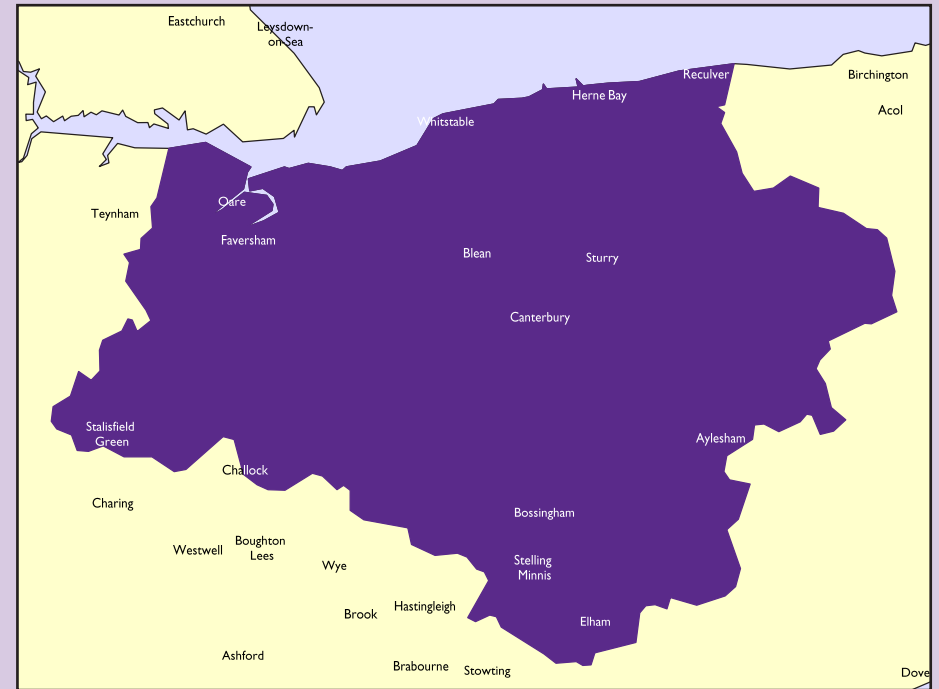

Kentish Gazette Group

The Kentish Gazette Group is the only 100% paid-for title serving Canterbury and surrounding areas.

The titles that make up the Kentish Gazette Group: Faversham News, Herne Bay Gazette and Whitstable Gazette, collectively with nearly 33,000 readers every week.

Official weekly circulation - 9,877 ABC (Jan - Dec 2017)

Official weekly readership - 32,912 JICREG (Oct 2018)

News you can trust