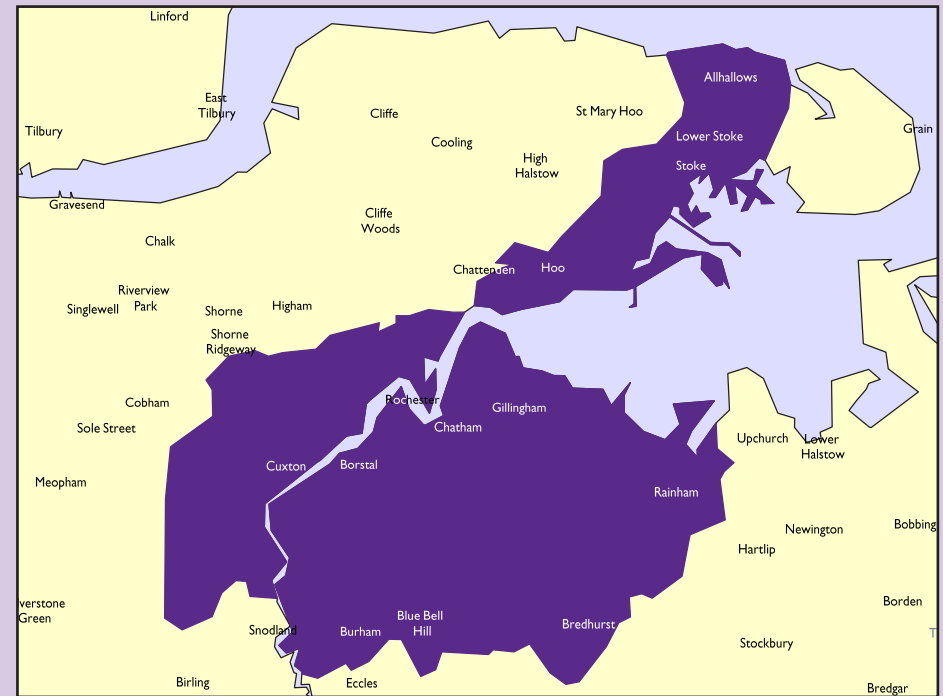

Medway Messenger (Monday)

Published every Monday as a companion to Thursday's Medway edition of the Kent Messenger.

Medway Messenger is actively-purchased so readers are, potentially, more likely to read it in detail and keep it for longer.

Official weekly circulation - 3,680 ABC (Jan-Dec 2017)

Official weekly readership - 18,643 JICREG (Oct 2018)

News you can trust