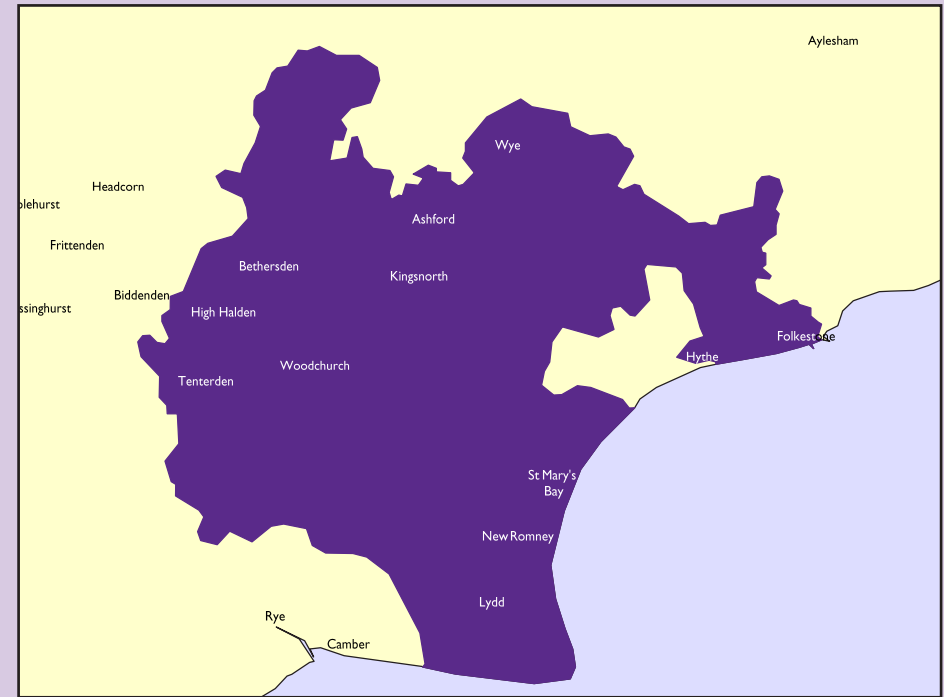

# Kent Messenger (Series)

Launched in 1859, the Kent Messenger (Series) is KM Media Group's flagship title.

The most read newspaper in Kent, with 80,432 readers each week.

Editions serve Maidstone, Malling, Weald, Medway and the county as a whole.

# Kentish Express (Series)

The Kentish Express series is the only 100% paid-for title serving Ashford and surrounding areas.

Editions are published for Ashford & District, Romney Marsh and Tenterden.

Official weekly circulation - 7,951 ABC (Jan - Dec 2017)

# East Kent Mercury (Series)

Launched in 1865, East Kent Mercury Series reaches over 20,700 readers in Dover, Deal, Sandwich and neighbouring villages.

East Kent Mercury is actively-purchased so readers are, potentially, more likely to read it in detail and keep it for longer.