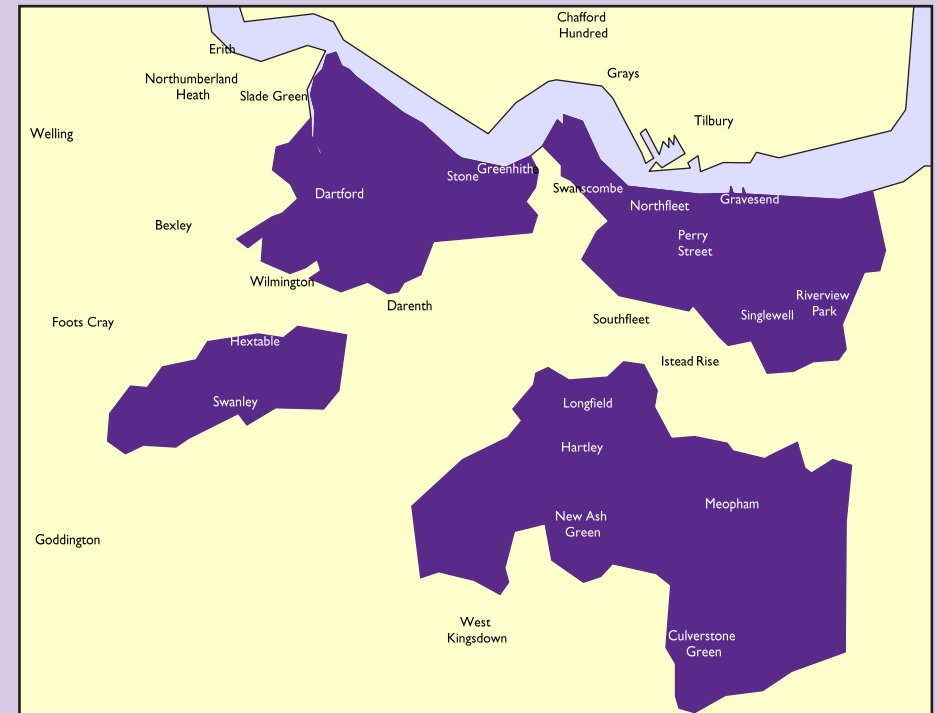

Gravesend & Dartford Messenger (Series) and Messenger Extra

Gravesend Messenger & Dartford Messenger are paid for weekly titles.

Messenger Extra is a free title which is letterbox delivered and available as a pick up.

All titles are sold as a package offering the best possible coverage of the Dartford & Gravesham area.

Official weekly circulation - 20,204 ABC (Jan - Dec 2017)

Official weekly readership - 29,730 JICREG (Oct 2018)

News you can trust