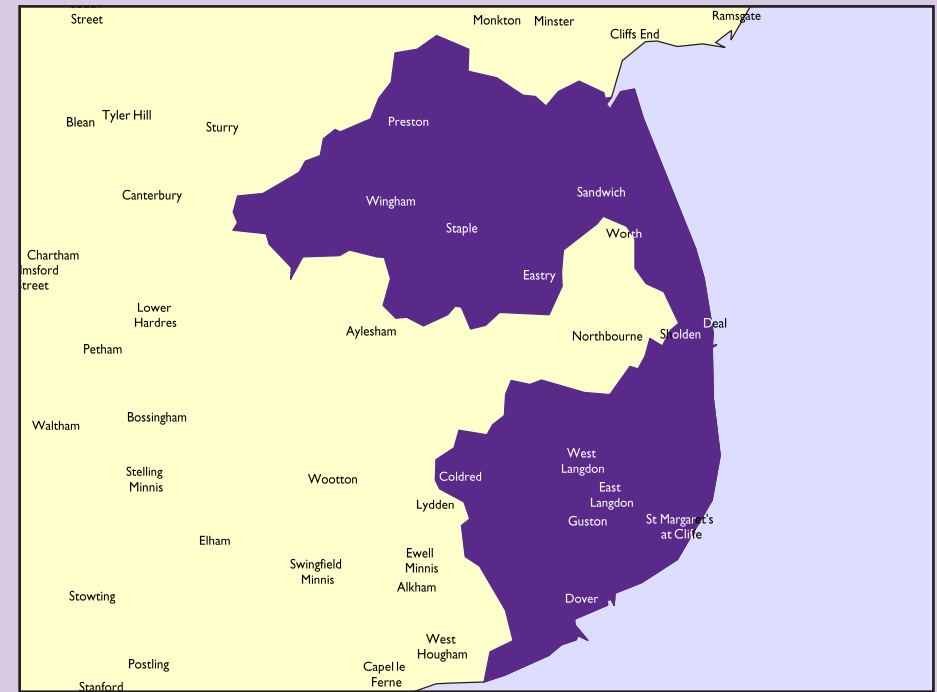

# East Kent Mercury (Series)

Launched in 1865, East Kent Mercury Series reaches over 20,700 readers in Dover, Deal, Sandwich and neighbouring villages.

East Kent Mercury is actively-purchased so readers are, potentially, more likely to read it in detail and keep it for longer.