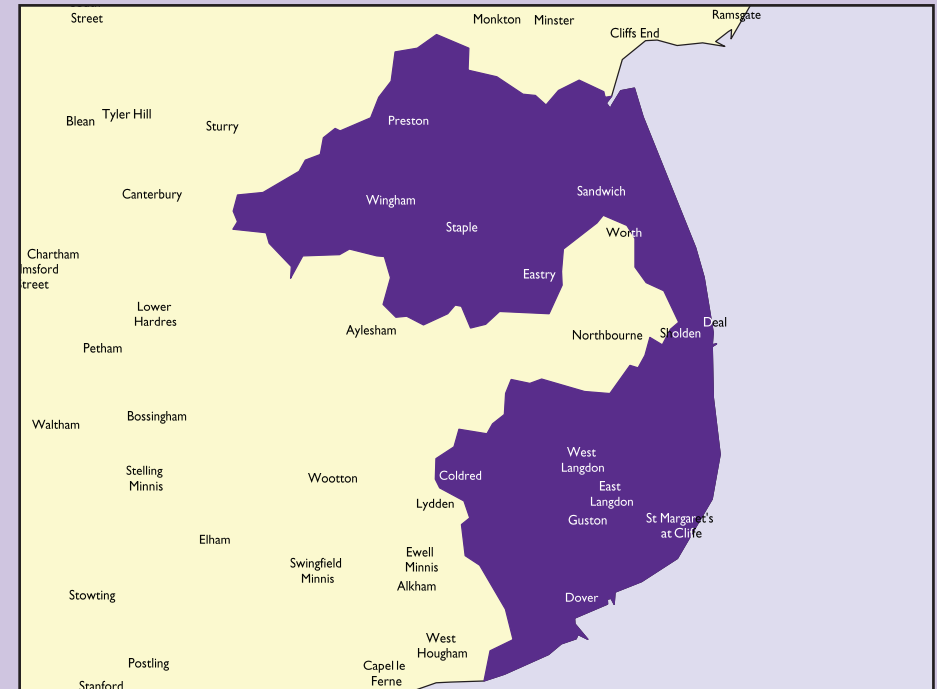

# East Kent Mercury (Series)

Launched in 1865, East Kent Mercury Series reaches almost 23,000 readers in Dover, Deal, Sandwich and neighbouring villages.

East Kent Mercury has the highest readership in Dover, Deal and Sandwich.