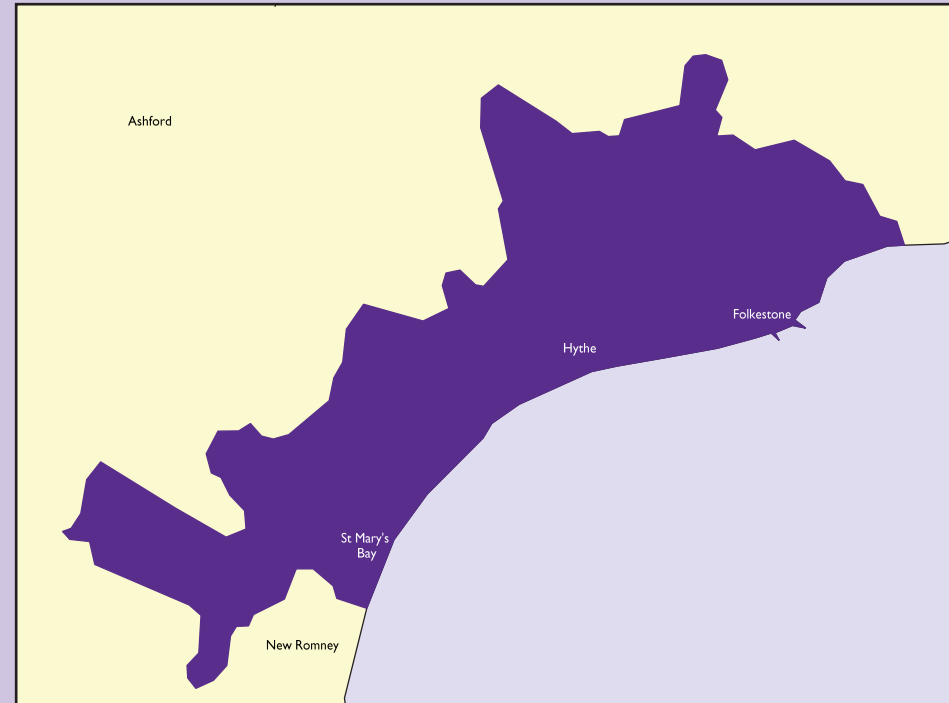

Folkestone & Hythe Express

Folkestone & Hythe Express is the newest addition to KM Media Group's family of newspapers.

Launched in late 2013, editions are published weekly for Folkestone and Hythe.

Official weekly circulation - 1,560 ABC (Jan - Dec 2016)

Official weekly readership - 4,684 Publisher's statement

Together we make a difference