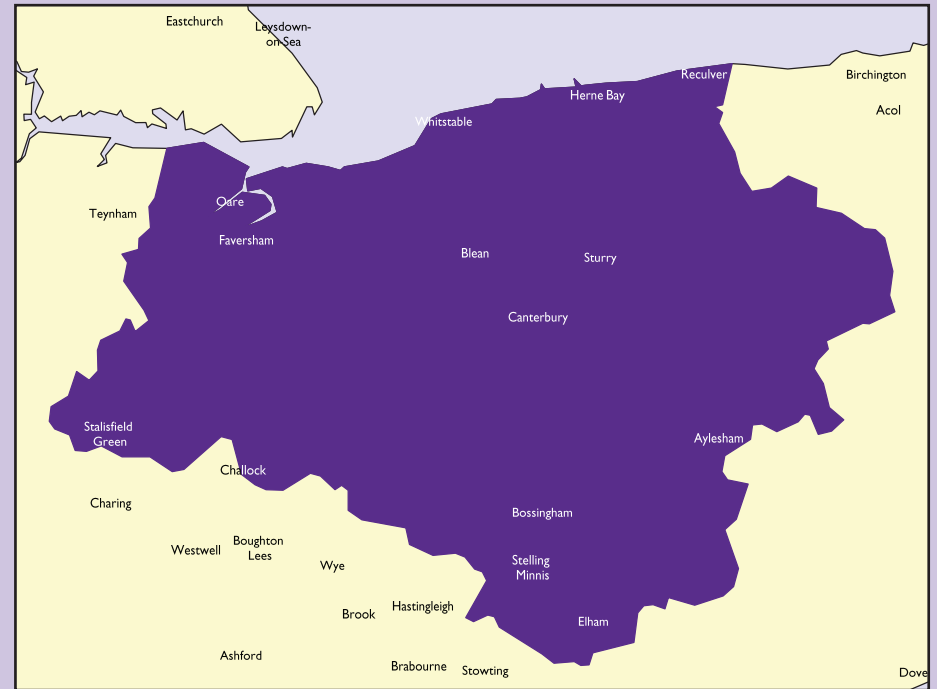

Kentish Gazette Group

The Kentish Gazette Group is the only 100% paid-for title serving Canterbury and surrounding areas.

The titles that make up the Kentish Gazette Group: Faversham News, Herne Bay Gazette and Whitstable Gazette, collectively with over 37,600 readers every week.

Kentish Gazette Group has the highest ABC I readership in Canterbury.

Official weekly circulation - 10,769 ABC (Jan - Dec 2016)

Official weekly readership - 37,673 JICREG (Nov 2016)

Together we make a difference