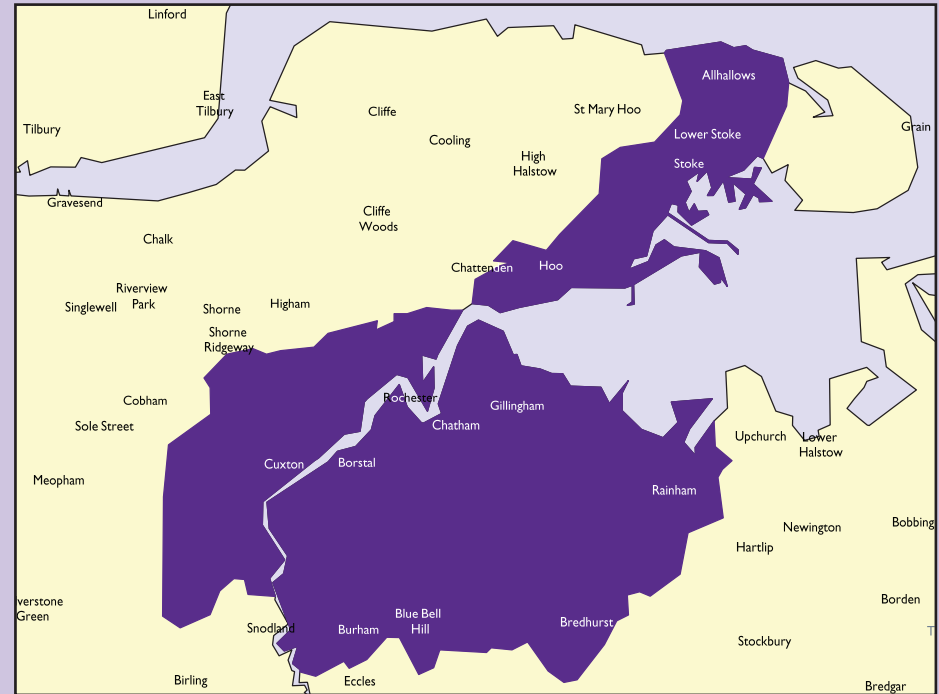

Medway Messenger (Monday) & Medway Extra

Medway Messenger is published every Monday. A companion to Friday's Medway edition of Kent Messenger.

Medway Messenger (Monday) is sold with Medway Extra, which gives you the broadest possible audience.

The free Medway Extra is letterbox delivered and available as a pick up, while the Medway Messenger is actively purchased so readers are, potentially, more likely to read it in detail and keep it for longer.

Official weekly circulation - 29,860*

Official weekly readership - 45,597 JICREG (Nov 2016)