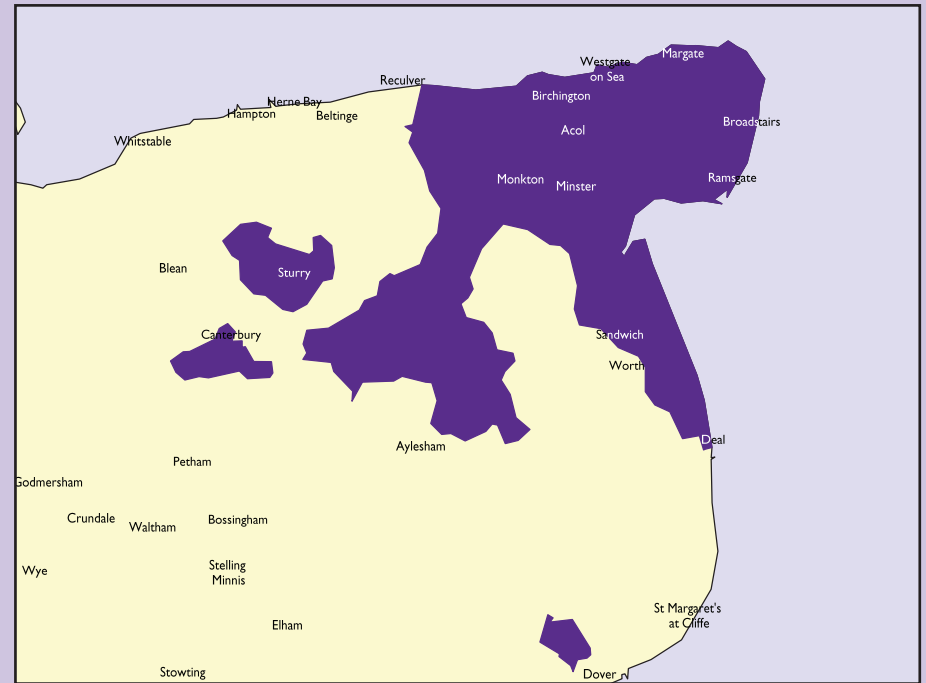

Thanet Extra

Launched in 1981, the Thanet Extra is the most well established of KM Media Group's Extra titles. Freely distributed to letterboxes throughout Thanet and available to pick up at select locations.

Reaching 42% of adults in the local government area.

Official weekly circulation - 40,969 ABC (Jul - Dec 2016)

Official weekly readership - 47,436 JICREG (Nov 2016)

Together we make a difference

Leaflet insertion available contact KM Direct:
01634 227865 / kmd@thekmgroupp.co.uk