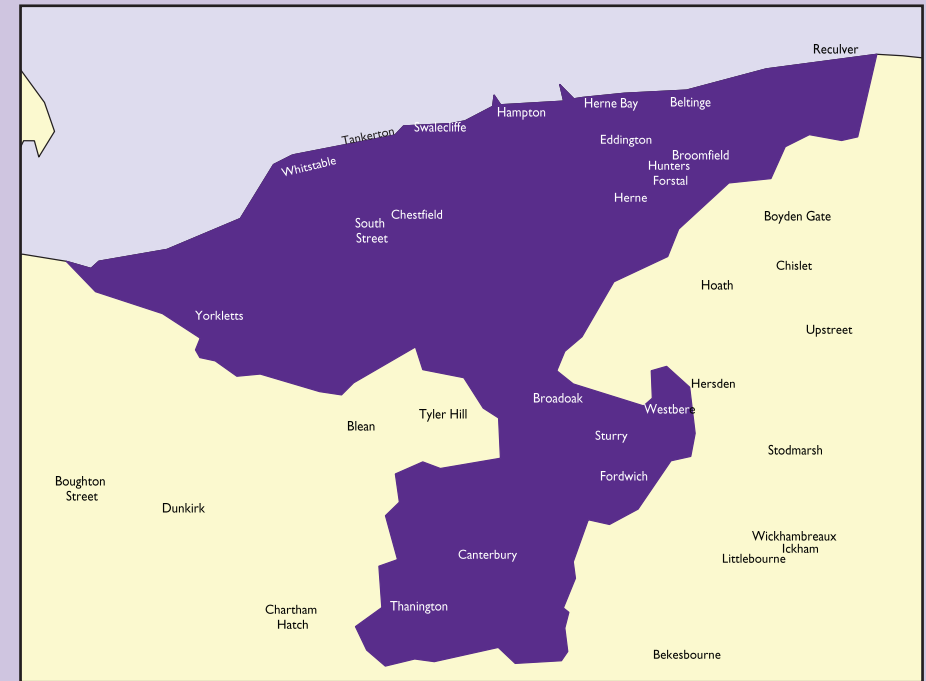

# Kent Messenger (Series)

Launched in 1859, the Kent Messenger (Series) is KM Media Group's flagship title.

The most read newspaper in Kent, with 86,559 readers each week.

5 Editions serve Maidstone, Malling, Weald, Medway and Sittingbourne.

# East Kent Mercury (Series)

Launched in 1865, East Kent Mercury Series reaches almost 23,000 readers in Dover, Deal, Sandwich and neighbouring villages.

East Kent Mercury has the highest readership in Dover, Deal and Sandwich.

# Sheerness Times Guardian

With a history that stretches back to 1858, Sheerness Times Guardian has been a part of the KM Media Group portfolio since 1987.

The only newspaper exclusively dedicated to the Island, the paper is read by 40% of people on Sheppey.

# Canterbury Extra

Freely distributed throughout Canterbury, Whitstable and Herne Bay. It is also available at selected pick-up points.

The Canterbury Extra reaches 41% of all adults in its circulation area.